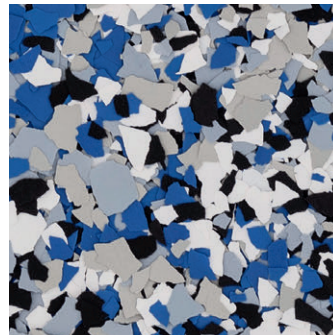

DECO FLAKE - 1/4" FLAKE**DECORATIVE RESINOUS FLOORING**

Deco Flake systems combine multi-colored vinyl chips with resin to bring depth and interest to floor designs. The chips can be fully broadcast or lightly sprinkled as an accent. These affordable, attractive and customizable resinous floor solutions are ideal for educational, healthcare, retail and other commercial environments.

COOL BLENDS

Snowy Blizzard

Modern Camo

Pebbled Path

Star Seeker

Crashing Wave

Crescent Moon

Eclipse

Evening

Blue Shadow

Rebel Blue

Sapphire Velvet

Celestial

This reproduction approximates the actual color. Factors such as the type of product, degree of gloss, texture, size and shape of area, lighting, heat, or method of application may cause color variance. Substituting other manufacturers' colors may not be representative of our blends. Contact your Sherwin-Williams representative for details.