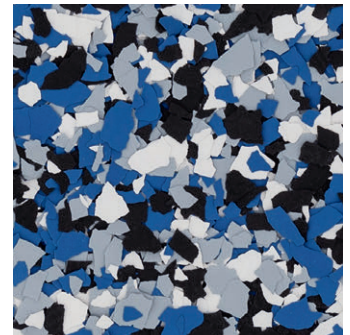

DECO FLAKE - 1/4" FLAKE**DECORATIVE RESINOUS FLOORING**

Deco Flake systems combine multi-colored vinyl chips with resin to bring depth and interest to floor designs. The chips can be fully broadcast or lightly sprinkled as an accent. These affordable, attractive and customizable resinous floor solutions are ideal for educational, healthcare, retail and other commercial environments.

Evening

Blue Shadow

Rebel Blue

Sapphire Velvet

Celestial

This reproduction approximates the actual color. Factors such as the type of product, degree of gloss, texture, size and shape of area, lighting, heat, or method of application may cause color variance. Substituting other manufacturers' colors may not be representative of our blends. Contact your Sherwin-Williams representative for details.