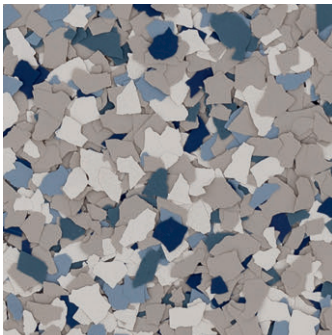

DECO FLAKE - 1/4" FLAKE**DECORATIVE RESINOUS FLOORING**

Deco Flake systems combine multi-colored vinyl chips with resin to bring depth and interest to floor designs. The chips can be fully broadcast or lightly sprinkled as an accent. These affordable, attractive and customizable resinous floor solutions are ideal for educational, healthcare, retail and other commercial environments.

COOL BLENDS

Snowy Blizzard

Modern Camo

Pebbled Path

Star Seeker

Crashing Wave

Crescent Moon

Eclipse

Evening

Blue Shadow

Rebel Blue

Sapphire Velvet

Celestial

This reproduction approximates the actual color. Factors such as the type of product, degree of gloss, texture, size and shape of area, lighting, heat, or method of application may cause color variance. Substituting other manufacturers' colors may not be representative of our blends. Contact your Sherwin-Williams representative for details.