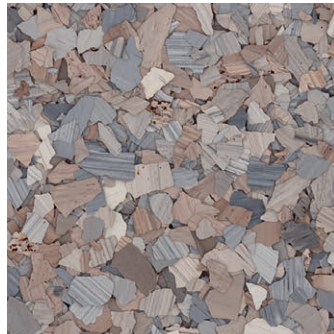

Evening

Blue Shadow

Rebel Blue

Sapphire Velvet

Celestial

This reproduction approximates the actual color. Factors such as the type of product, degree of gloss, texture, size and shape of area, lighting, heat, or method of application may cause color variance. Substituting other manufacturers' colors may not be representative of our blends. Contact your Sherwin-Williams representative for details.

United States & Canada

sherwin-williams.com/resin-flooring
swflooring@sherwin.com

DECO FLAKE - 1/4" FLAKE

DECORATIVE RESINOUS FLOORING

WARM BLENDS

Desert Mirage

River Rock

Milky Way

Hickory

Pyrite

Velvet Feather

Ground Hazelnut

Mocha

This reproduction approximates the actual color. Factors such as the type of product, degree of gloss, texture, size and shape of area, lighting, heat, or method of application may cause color variance. Substituting other manufacturers' colors may not be representative of our blends. Contact your Sherwin-Williams representative for details.