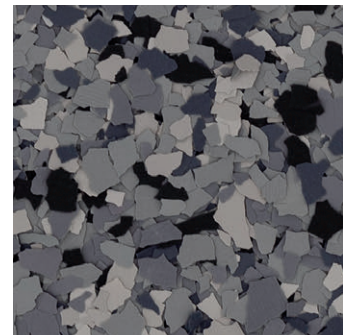

DECO FLAKE - 1/4" FLAKE**DECORATIVE RESINOUS FLOORING**

Deco Flake systems combine multi-colored vinyl chips with resin to bring depth and interest to floor designs. The chips can be fully broadcast or lightly sprinkled as an accent. These affordable, attractive and customizable resinous floor solutions are ideal for educational, healthcare, retail and other commercial environments.

COOL BLENDS

Snowy Blizzard

Modern Camo

Pebbled Path

Star Seeker

Crashing Wave

Crescent Moon

Eclipse

Evening

Blue Shadow

Rebel Blue

Sapphire Velvet

Celestial

This reproduction approximates the actual color. Factors such as the type of product, degree of gloss, texture, size and shape of area, lighting, heat, or method of application may cause color variance. Substituting other manufacturers' colors may not be representative of our blends. Contact your Sherwin-Williams representative for details.