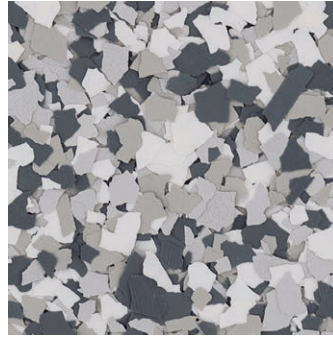

DECO FLAKE - 1/4" FLAKE**DECORATIVE RESINOUS FLOORING**

Deco Flake systems combine multi-colored vinyl chips with resin to bring depth and interest to floor designs. The chips can be fully broadcast or lightly sprinkled as an accent. These affordable, attractive and customizable resinous floor solutions are ideal for educational, healthcare, retail and other commercial environments.

COOL BLENDS

Snowy Blizzard

Modern Camo

Pebbled Path

Star Seeker

Crashing Wave

Crescent Moon

Eclipse

Evening

Blue Shadow

Rebel Blue

Sapphire Velvet

Celestial

This reproduction approximates the actual color. Factors such as the type of product, degree of gloss, texture, size and shape of area, lighting, heat, or method of application may cause color variance. Substituting other manufacturers' colors may not be representative of our blends. Contact your Sherwin-Williams representative for details.