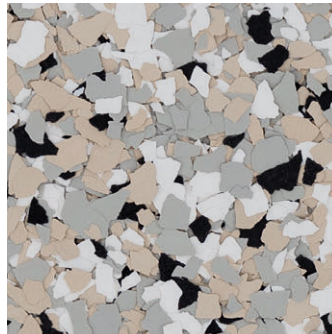

Evening

Blue Shadow

Rebel Blue

Sapphire Velvet

Celestial

This reproduction approximates the actual color. Factors such as the type of product, degree of gloss, texture, size and shape of area, lighting, heat, or method of application may cause color variance. Substituting other manufacturers' colors may not be representative of our blends. Contact your Sherwin-Williams representative for details.

United States & Canada

sherwin-williams.com/resin-flooring
swflooring@sherwin.com

DECO FLAKE - 1/4" FLAKE

DECORATIVE RESINOUS FLOORING

WARM BLENDS

Desert Mirage

River Rock

Milky Way

Hickory

Pyrite

Velvet Feather

Ground Hazelnut

Mocha

This reproduction approximates the actual color. Factors such as the type of product, degree of gloss, texture, size and shape of area, lighting, heat, or method of application may cause color variance. Substituting other manufacturers' colors may not be representative of our blends. Contact your Sherwin-Williams representative for details.