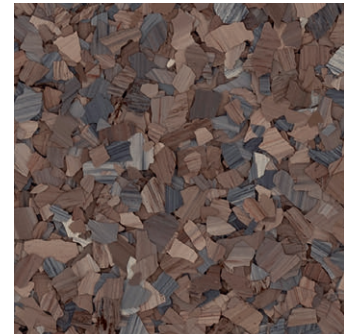

Evening

Blue Shadow

Rebel Blue

Sapphire Velvet

Celestial

This reproduction approximates the actual color. Factors such as the type of product, degree of gloss, texture, size and shape of area, lighting, heat, or method of application may cause color variance. Substituting other manufacturers' colors may not be representative of our blends. Contact your Sherwin-Williams representative for details.

United States & Canada

sherwin-williams.com/resin-flooring
swflooring@sherwin.com

DECO FLAKE - 1/4" FLAKE

DECORATIVE RESINOUS FLOORING

WARM BLENDS

Desert Mirage

River Rock

Milky Way

Hickory

Pyrite

Velvet Feather

Ground Hazelnut

Mocha

This reproduction approximates the actual color. Factors such as the type of product, degree of gloss, texture, size and shape of area, lighting, heat, or method of application may cause color variance. Substituting other manufacturers' colors may not be representative of our blends. Contact your Sherwin-Williams representative for details.