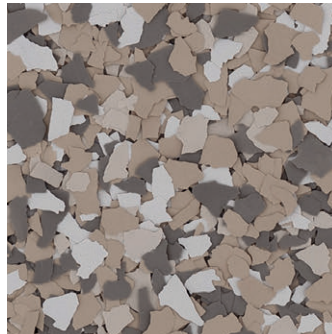

DECO FLAKE - 1/4" FLAKE**DECORATIVE RESINOUS FLOORING**

Deco Flake systems combine multi-colored vinyl chips with resin to bring depth and interest to floor designs. The chips can be fully broadcast or lightly sprinkled as an accent. These affordable, attractive and customizable resinous floor solutions are ideal for educational, healthcare, retail and other commercial environments.

Evening

Blue Shadow

Rebel Blue

Sapphire Velvet

Celestial

This reproduction approximates the actual color. Factors such as the type of product, degree of gloss, texture, size and shape of area, lighting, heat, or method of application may cause color variance. Substituting other manufacturers' colors may not be representative of our blends. Contact your Sherwin-Williams representative for details.

United States & Canada

sherwin-williams.com/resin-flooring
swflooring@sherwin.com

DECO FLAKE - 1/4" FLAKE

DECORATIVE RESINOUS FLOORING

WARM BLENDS

Desert Mirage

River Rock

Milky Way

Hickory

Pyrite

Velvet Feather

Ground Hazelnut

Mocha

This reproduction approximates the actual color. Factors such as the type of product, degree of gloss, texture, size and shape of area, lighting, heat, or method of application may cause color variance. Substituting other manufacturers' colors may not be representative of our blends. Contact your Sherwin-Williams representative for details.