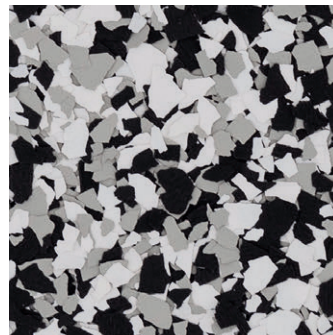

DECO FLAKE - 1/4" FLAKE**DECORATIVE RESINOUS FLOORING**

Deco Flake systems combine multi-colored vinyl chips with resin to bring depth and interest to floor designs. The chips can be fully broadcast or lightly sprinkled as an accent. These affordable, attractive and customizable resinous floor solutions are ideal for educational, healthcare, retail and other commercial environments.

COOL BLENDS

Snowy Blizzard

Modern Camo

Pebbled Path

Star Seeker

Crashing Wave

Crescent Moon

Eclipse

Evening

Blue Shadow

Rebel Blue

Sapphire Velvet

Celestial

This reproduction approximates the actual color. Factors such as the type of product, degree of gloss, texture, size and shape of area, lighting, heat, or method of application may cause color variance. Substituting other manufacturers' colors may not be representative of our blends. Contact your Sherwin-Williams representative for details.