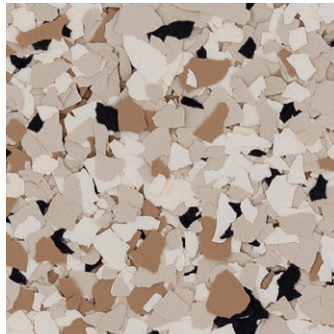

DECO FLAKE - 1/4" FLAKE**DECORATIVE RESINOUS FLOORING**

Deco Flake systems combine multi-colored vinyl chips with resin to bring depth and interest to floor designs. The chips can be fully broadcast or lightly sprinkled as an accent. These affordable, attractive and customizable resinous floor solutions are ideal for educational, healthcare, retail and other commercial environments.

Evening

Blue Shadow

Rebel Blue

Sapphire Velvet

Celestial

This reproduction approximates the actual color. Factors such as the type of product, degree of gloss, texture, size and shape of area, lighting, heat, or method of application may cause color variance. Substituting other manufacturers' colors may not be representative of our blends. Contact your Sherwin-Williams representative for details.

United States & Canada

sherwin-williams.com/resin-flooring
swflooring@sherwin.com

DECO FLAKE - 1/4" FLAKE

DECORATIVE RESINOUS FLOORING

WARM BLENDS

Desert Mirage

River Rock

Milky Way

Hickory

Pyrite

Velvet Feather

Ground Hazelnut

Mocha

This reproduction approximates the actual color. Factors such as the type of product, degree of gloss, texture, size and shape of area, lighting, heat, or method of application may cause color variance. Substituting other manufacturers' colors may not be representative of our blends. Contact your Sherwin-Williams representative for details.