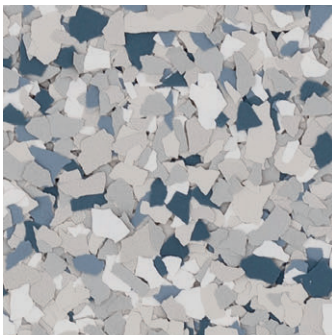

DECO FLAKE - 1/4" FLAKE**DECORATIVE RESINOUS FLOORING**

Deco Flake systems combine multi-colored vinyl chips with resin to bring depth and interest to floor designs. The chips can be fully broadcast or lightly sprinkled as an accent. These affordable, attractive and customizable resinous floor solutions are ideal for educational, healthcare, retail and other commercial environments.

COOL BLENDS

Snowy Blizzard

Modern Camo

Pebbled Path

Star Seeker

Crashing Wave

Crescent Moon

Eclipse

Evening

Blue Shadow

Rebel Blue

Sapphire Velvet

Celestial

This reproduction approximates the actual color. Factors such as the type of product, degree of gloss, texture, size and shape of area, lighting, heat, or method of application may cause color variance. Substituting other manufacturers' colors may not be representative of our blends. Contact your Sherwin-Williams representative for details.