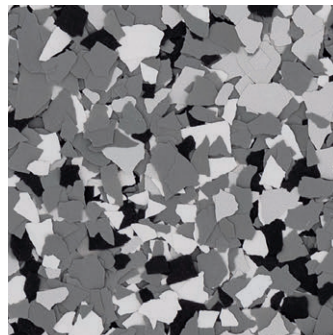

DECO FLAKE - 1/4" FLAKE**DECORATIVE RESINOUS FLOORING**

Deco Flake systems combine multi-colored vinyl chips with resin to bring depth and interest to floor designs. The chips can be fully broadcast or lightly sprinkled as an accent. These affordable, attractive and customizable resinous floor solutions are ideal for educational, healthcare, retail and other commercial environments.

COOL BLENDS

Snowy Blizzard

Modern Camo

Pebbled Path

Star Seeker

Crashing Wave

Crescent Moon

Eclipse

Evening

Blue Shadow

Rebel Blue

Sapphire Velvet

Celestial

This reproduction approximates the actual color. Factors such as the type of product, degree of gloss, texture, size and shape of area, lighting, heat, or method of application may cause color variance. Substituting other manufacturers' colors may not be representative of our blends. Contact your Sherwin-Williams representative for details.