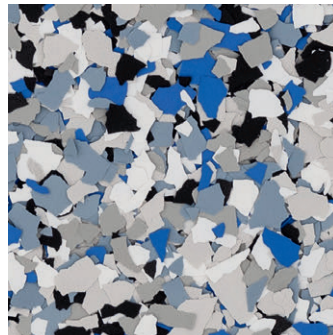

DECO FLAKE - 1/4" FLAKE**DECORATIVE RESINOUS FLOORING**

Deco Flake systems combine multi-colored vinyl chips with resin to bring depth and interest to floor designs. The chips can be fully broadcast or lightly sprinkled as an accent. These affordable, attractive and customizable resinous floor solutions are ideal for educational, healthcare, retail and other commercial environments.

COOL BLENDS

Snowy Blizzard

Modern Camo

Pebbled Path

Star Seeker

Crashing Wave

Crescent Moon

Eclipse

Evening

Blue Shadow

Rebel Blue

Sapphire Velvet

Celestial

This reproduction approximates the actual color. Factors such as the type of product, degree of gloss, texture, size and shape of area, lighting, heat, or method of application may cause color variance. Substituting other manufacturers' colors may not be representative of our blends. Contact your Sherwin-Williams representative for details.