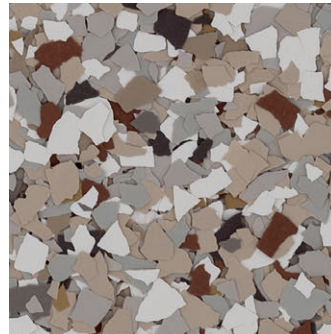

Evening

Blue Shadow

Rebel Blue

Sapphire Velvet

Celestial

This reproduction approximates the actual color. Factors such as the type of product, degree of gloss, texture, size and shape of area, lighting, heat, or method of application may cause color variance. Substituting other manufacturers' colors may not be representative of our blends. Contact your Sherwin-Williams representative for details.

United States & Canada

sherwin-williams.com/resin-flooring
swflooring@sherwin.com

DECO FLAKE - 1/4" FLAKE

DECORATIVE RESINOUS FLOORING

WARM BLENDS

Desert Mirage

River Rock

Milky Way

Hickory

Pyrite

Velvet Feather

Ground Hazelnut

Mocha

This reproduction approximates the actual color. Factors such as the type of product, degree of gloss, texture, size and shape of area, lighting, heat, or method of application may cause color variance. Substituting other manufacturers' colors may not be representative of our blends. Contact your Sherwin-Williams representative for details.